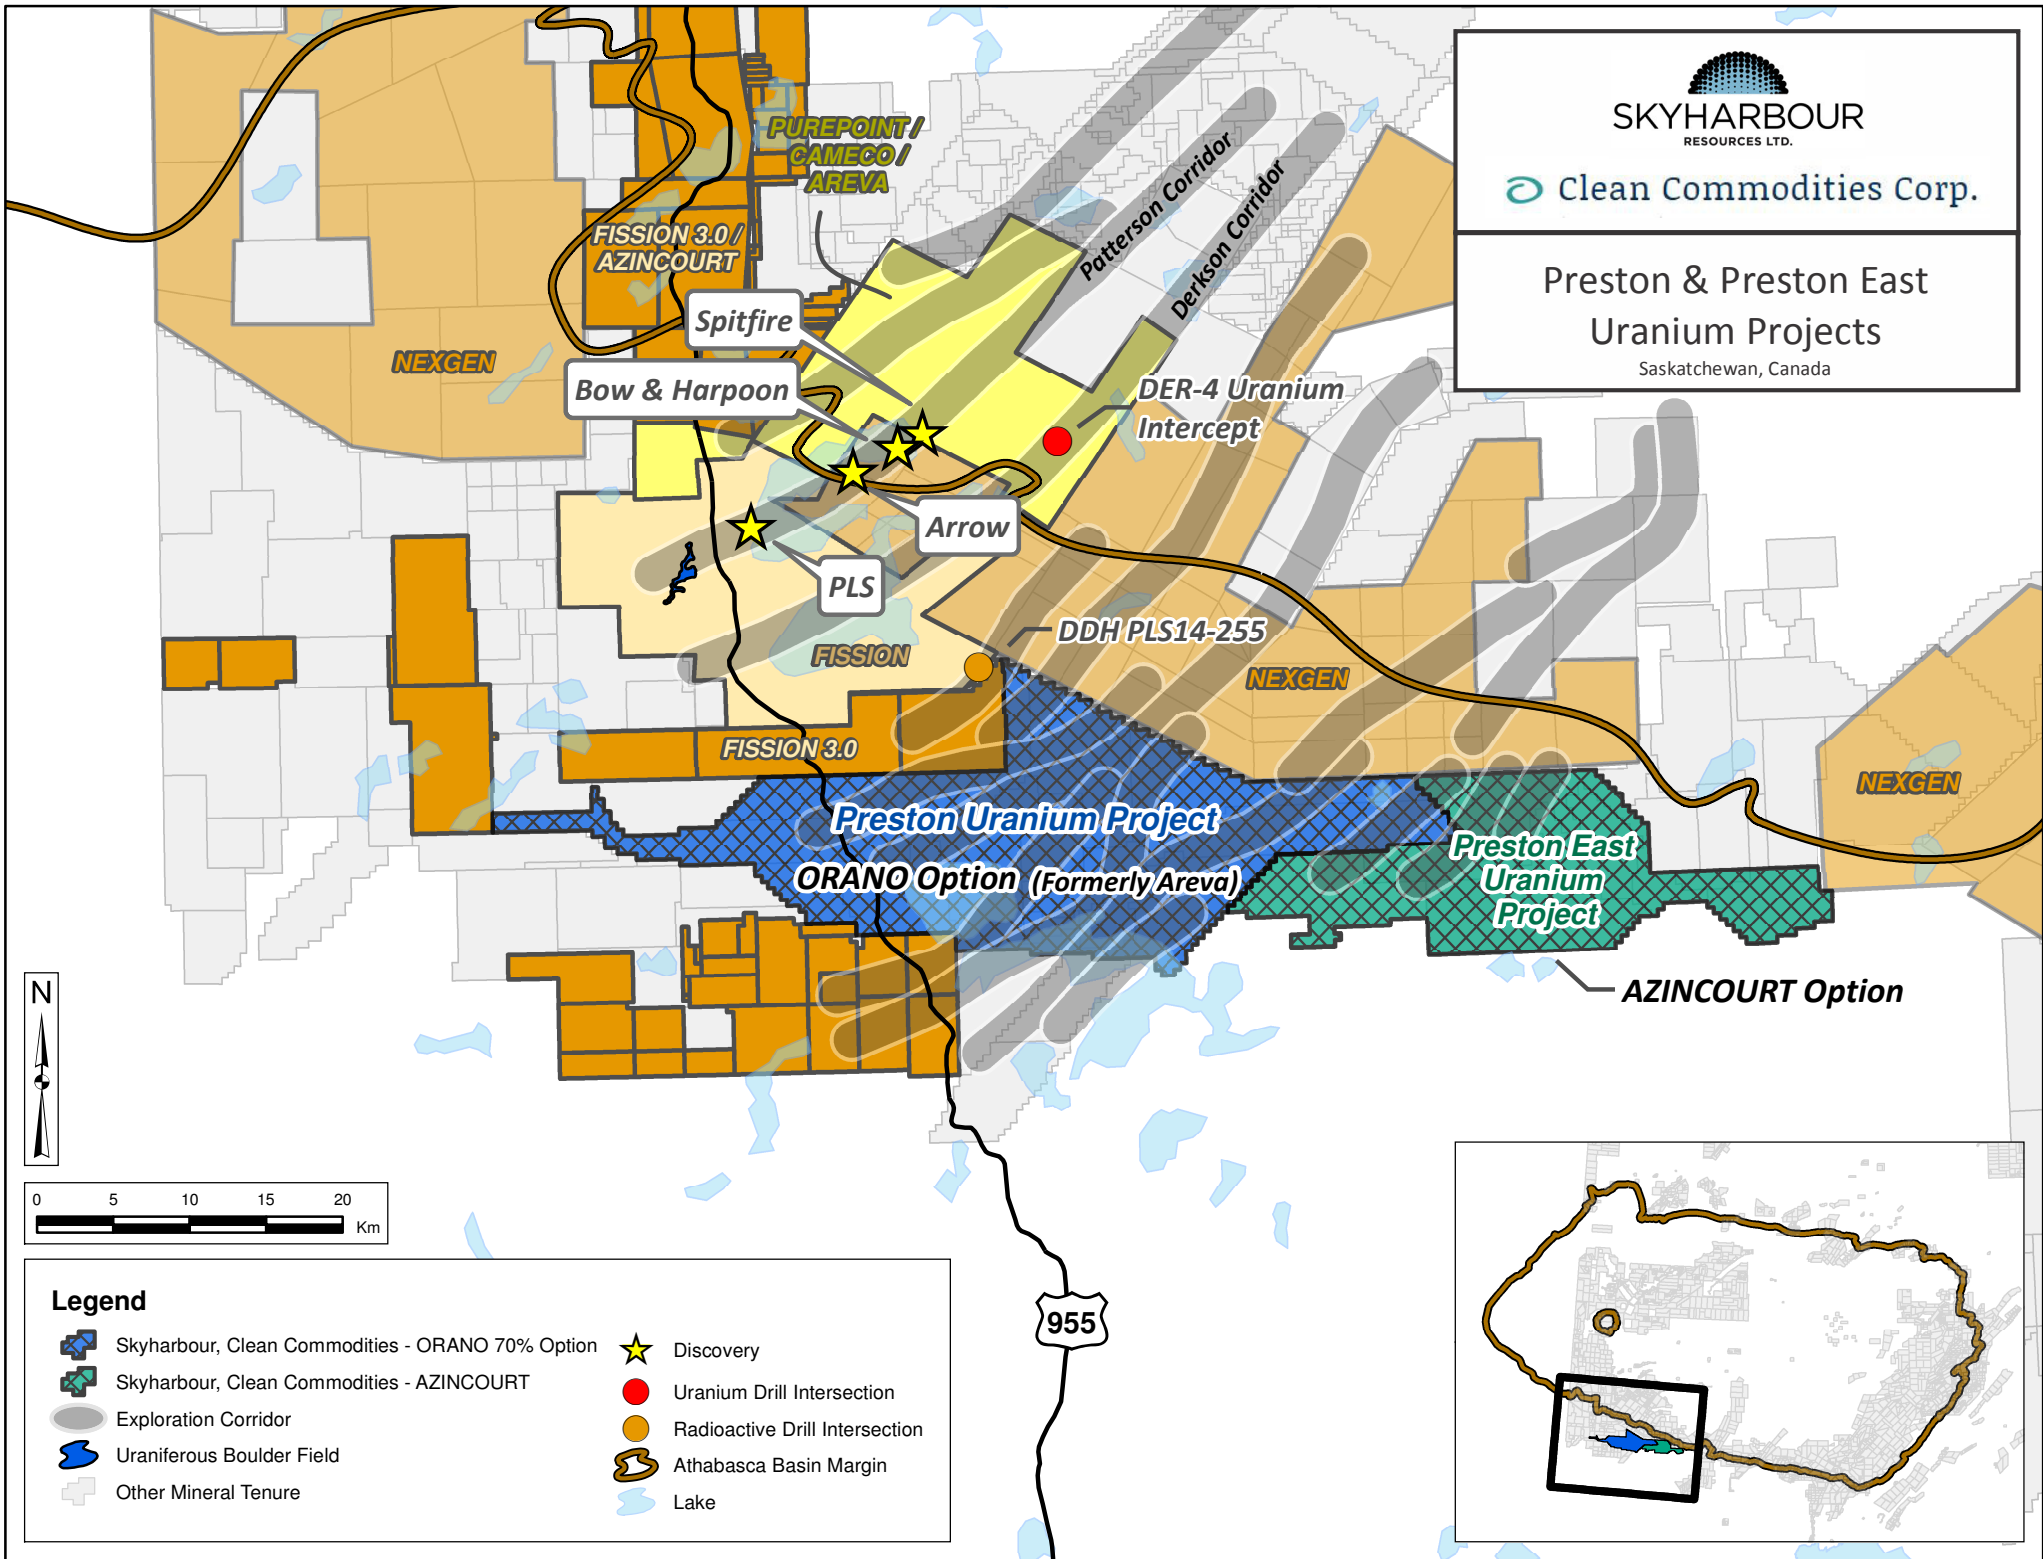

**Preston & Preston East
Uranium Projects**

Saskatchewan, Canada

Legend

-  Skyharbour, Clean Commodities - ORANO 70% Option
-  Skyharbour, Clean Commodities - AZINCOURT
-  Exploration Corridor
-  Uraniferous Boulder Field
-  Other Mineral Tenure
-  Discovery
-  Uranium Drill Intersection
-  Radioactive Drill Intersection
-  Athabasca Basin Margin
-  Lake