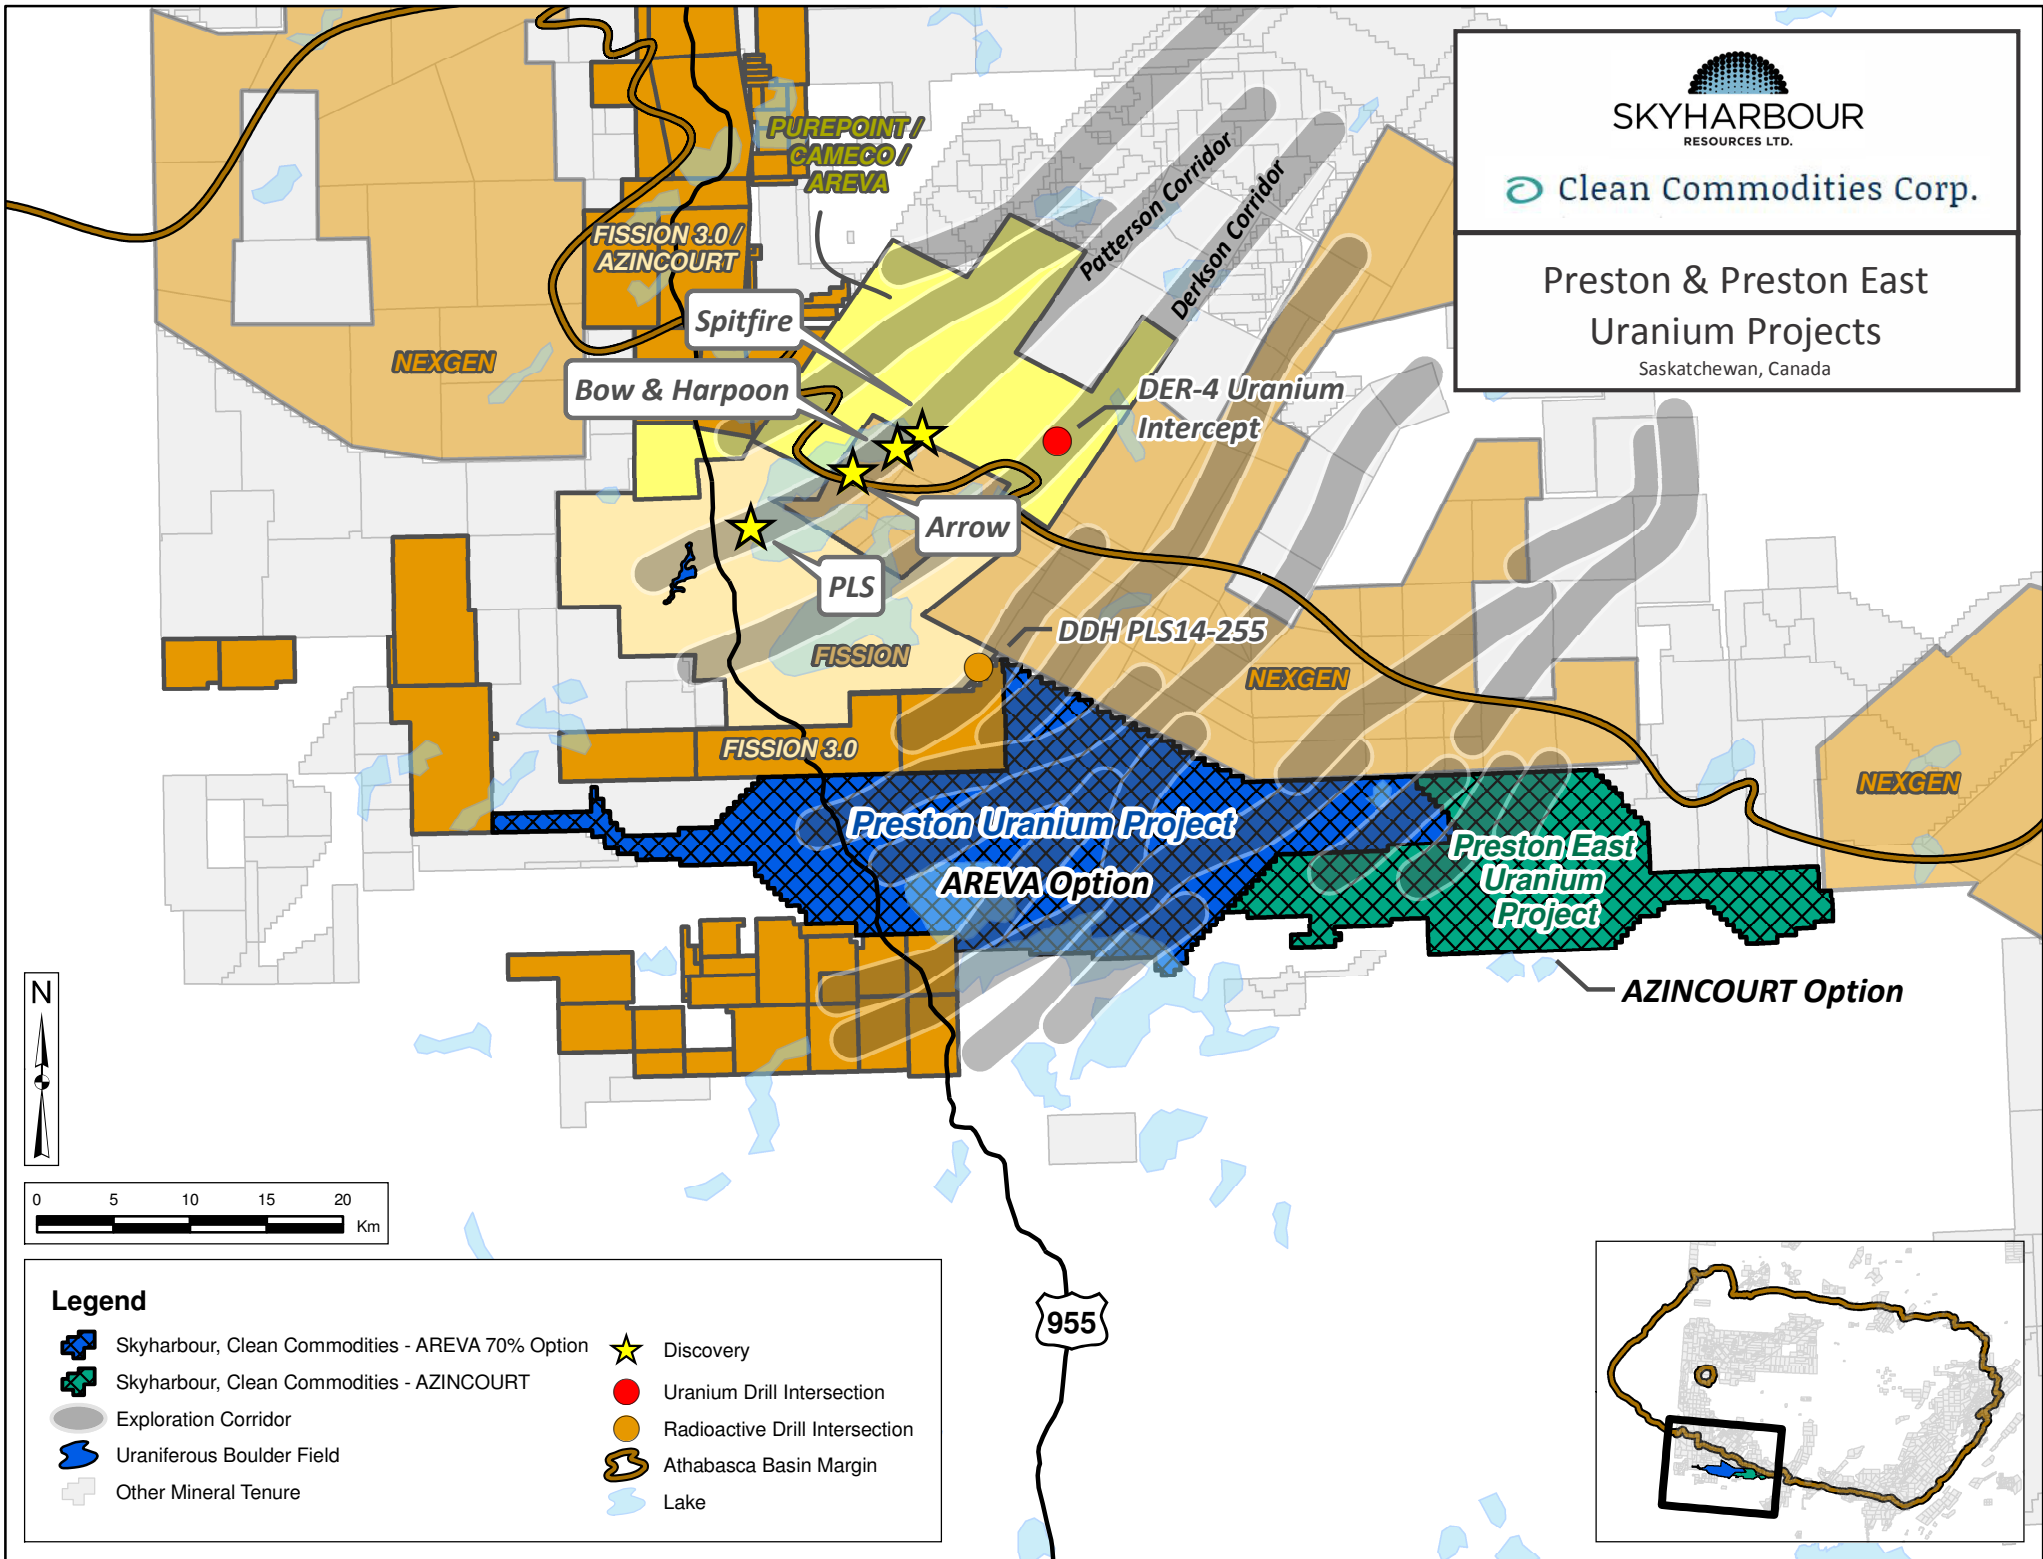

**Preston & Preston East
Uranium Projects**

Saskatchewan, Canada

Legend

- Skyharbour, Clean Commodities - AREVA 70% Option
- Skyharbour, Clean Commodities - AZINCOURT
- Exploration Corridor
- Uraniferous Boulder Field
- Other Mineral Tenure
- Discovery
- Uranium Drill Intersection
- Radioactive Drill Intersection
- Athabasca Basin Margin
- Lake