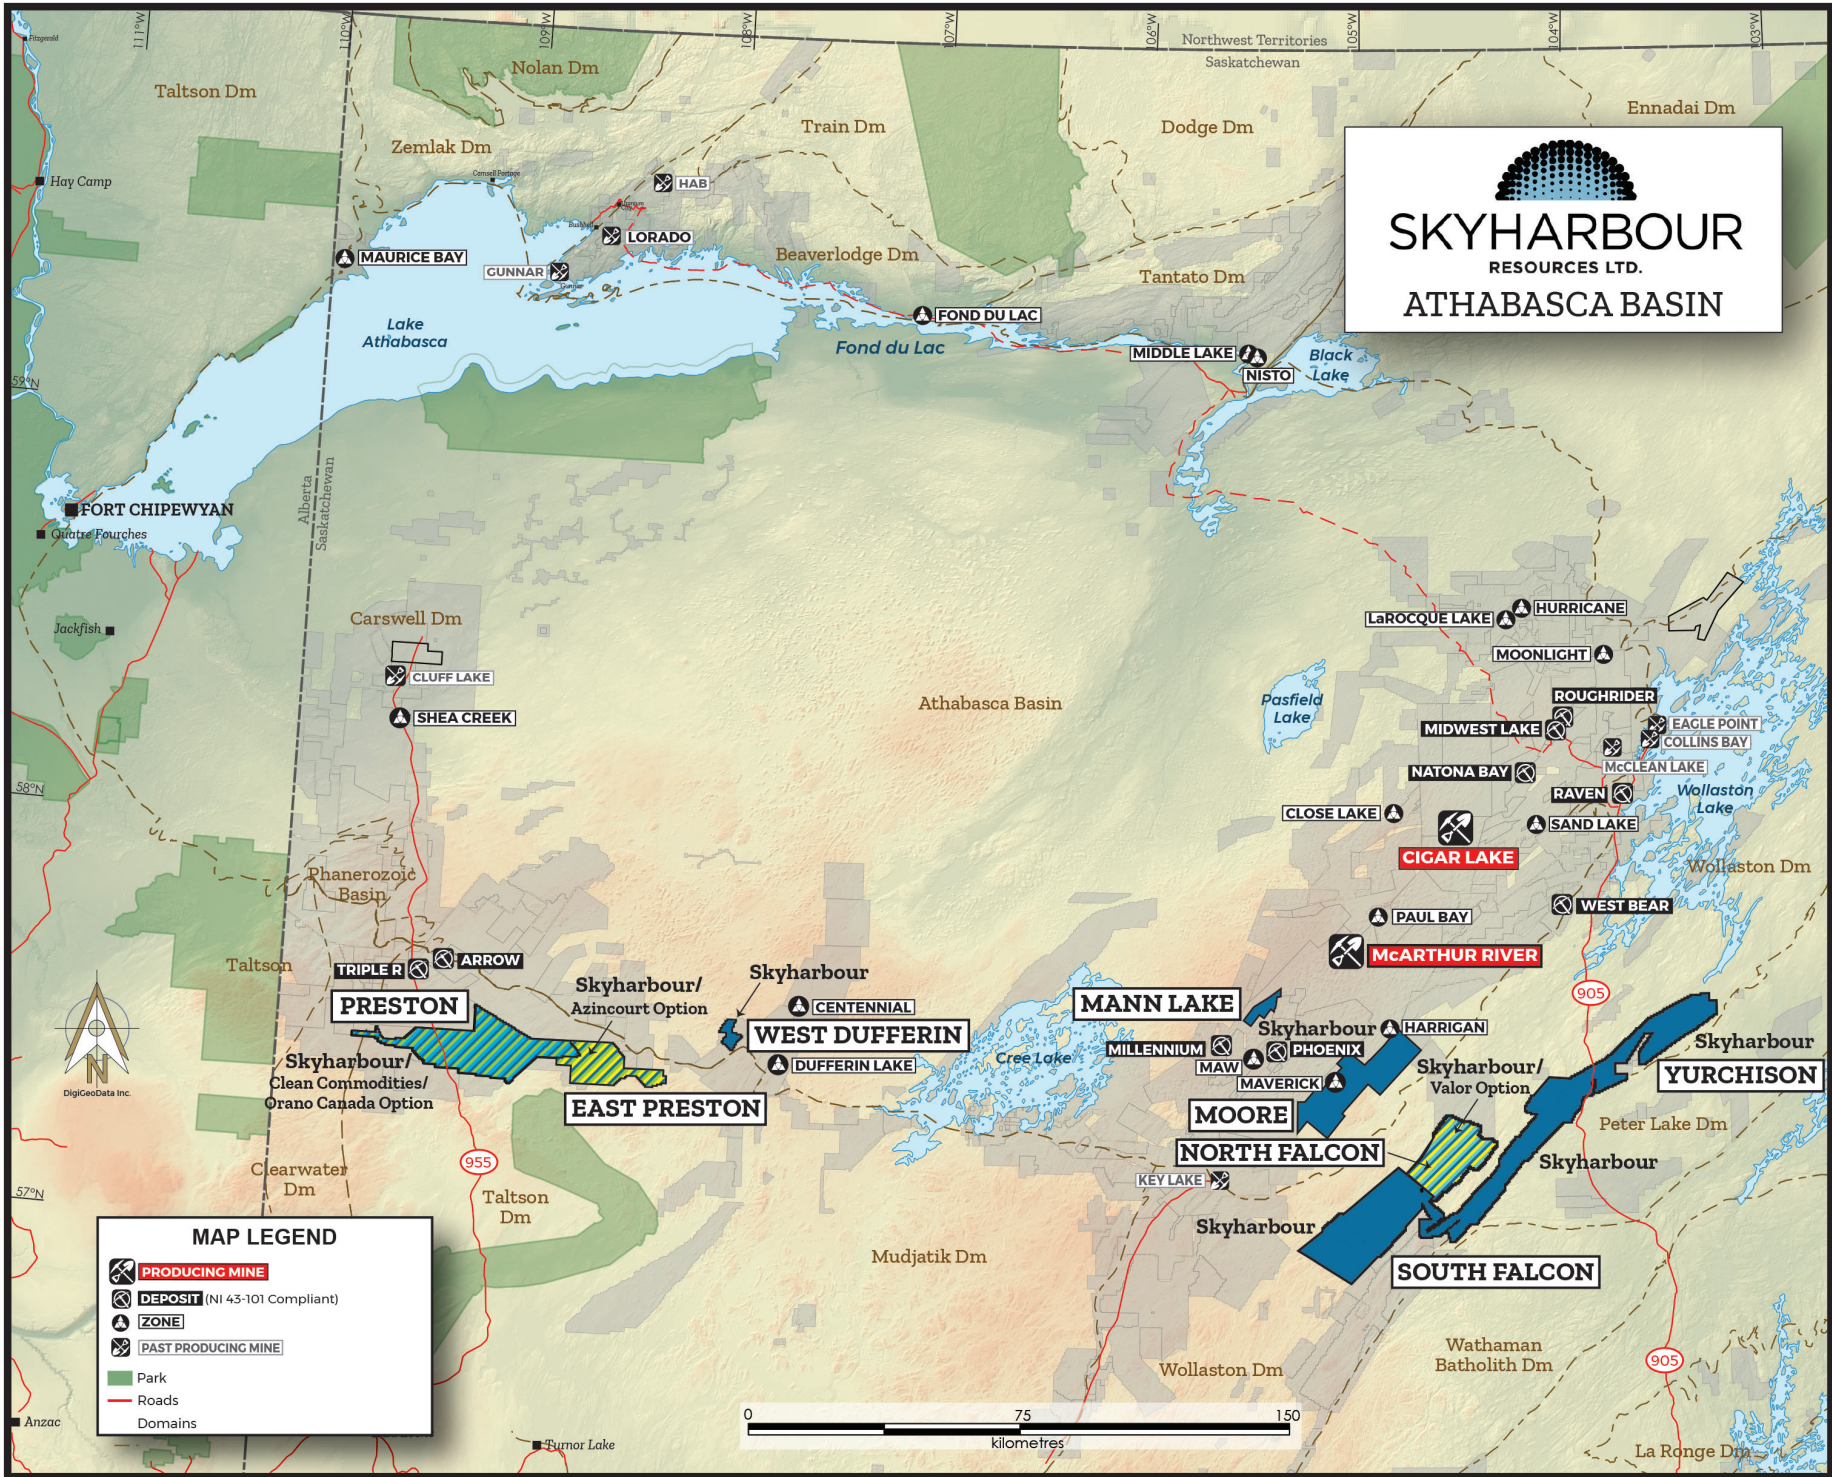

**SKYHARBOUR**  
RESOURCES LTD.  
ATHABASCA BASIN

**MAP LEGEND**

-  **PRODUCING MINE**
-  **DEPOSIT** (NI 43-101 Compliant)
-  **ZONE**
-  **PAST PRODUCING MINE**
-  Park
-  Roads
-  Domains