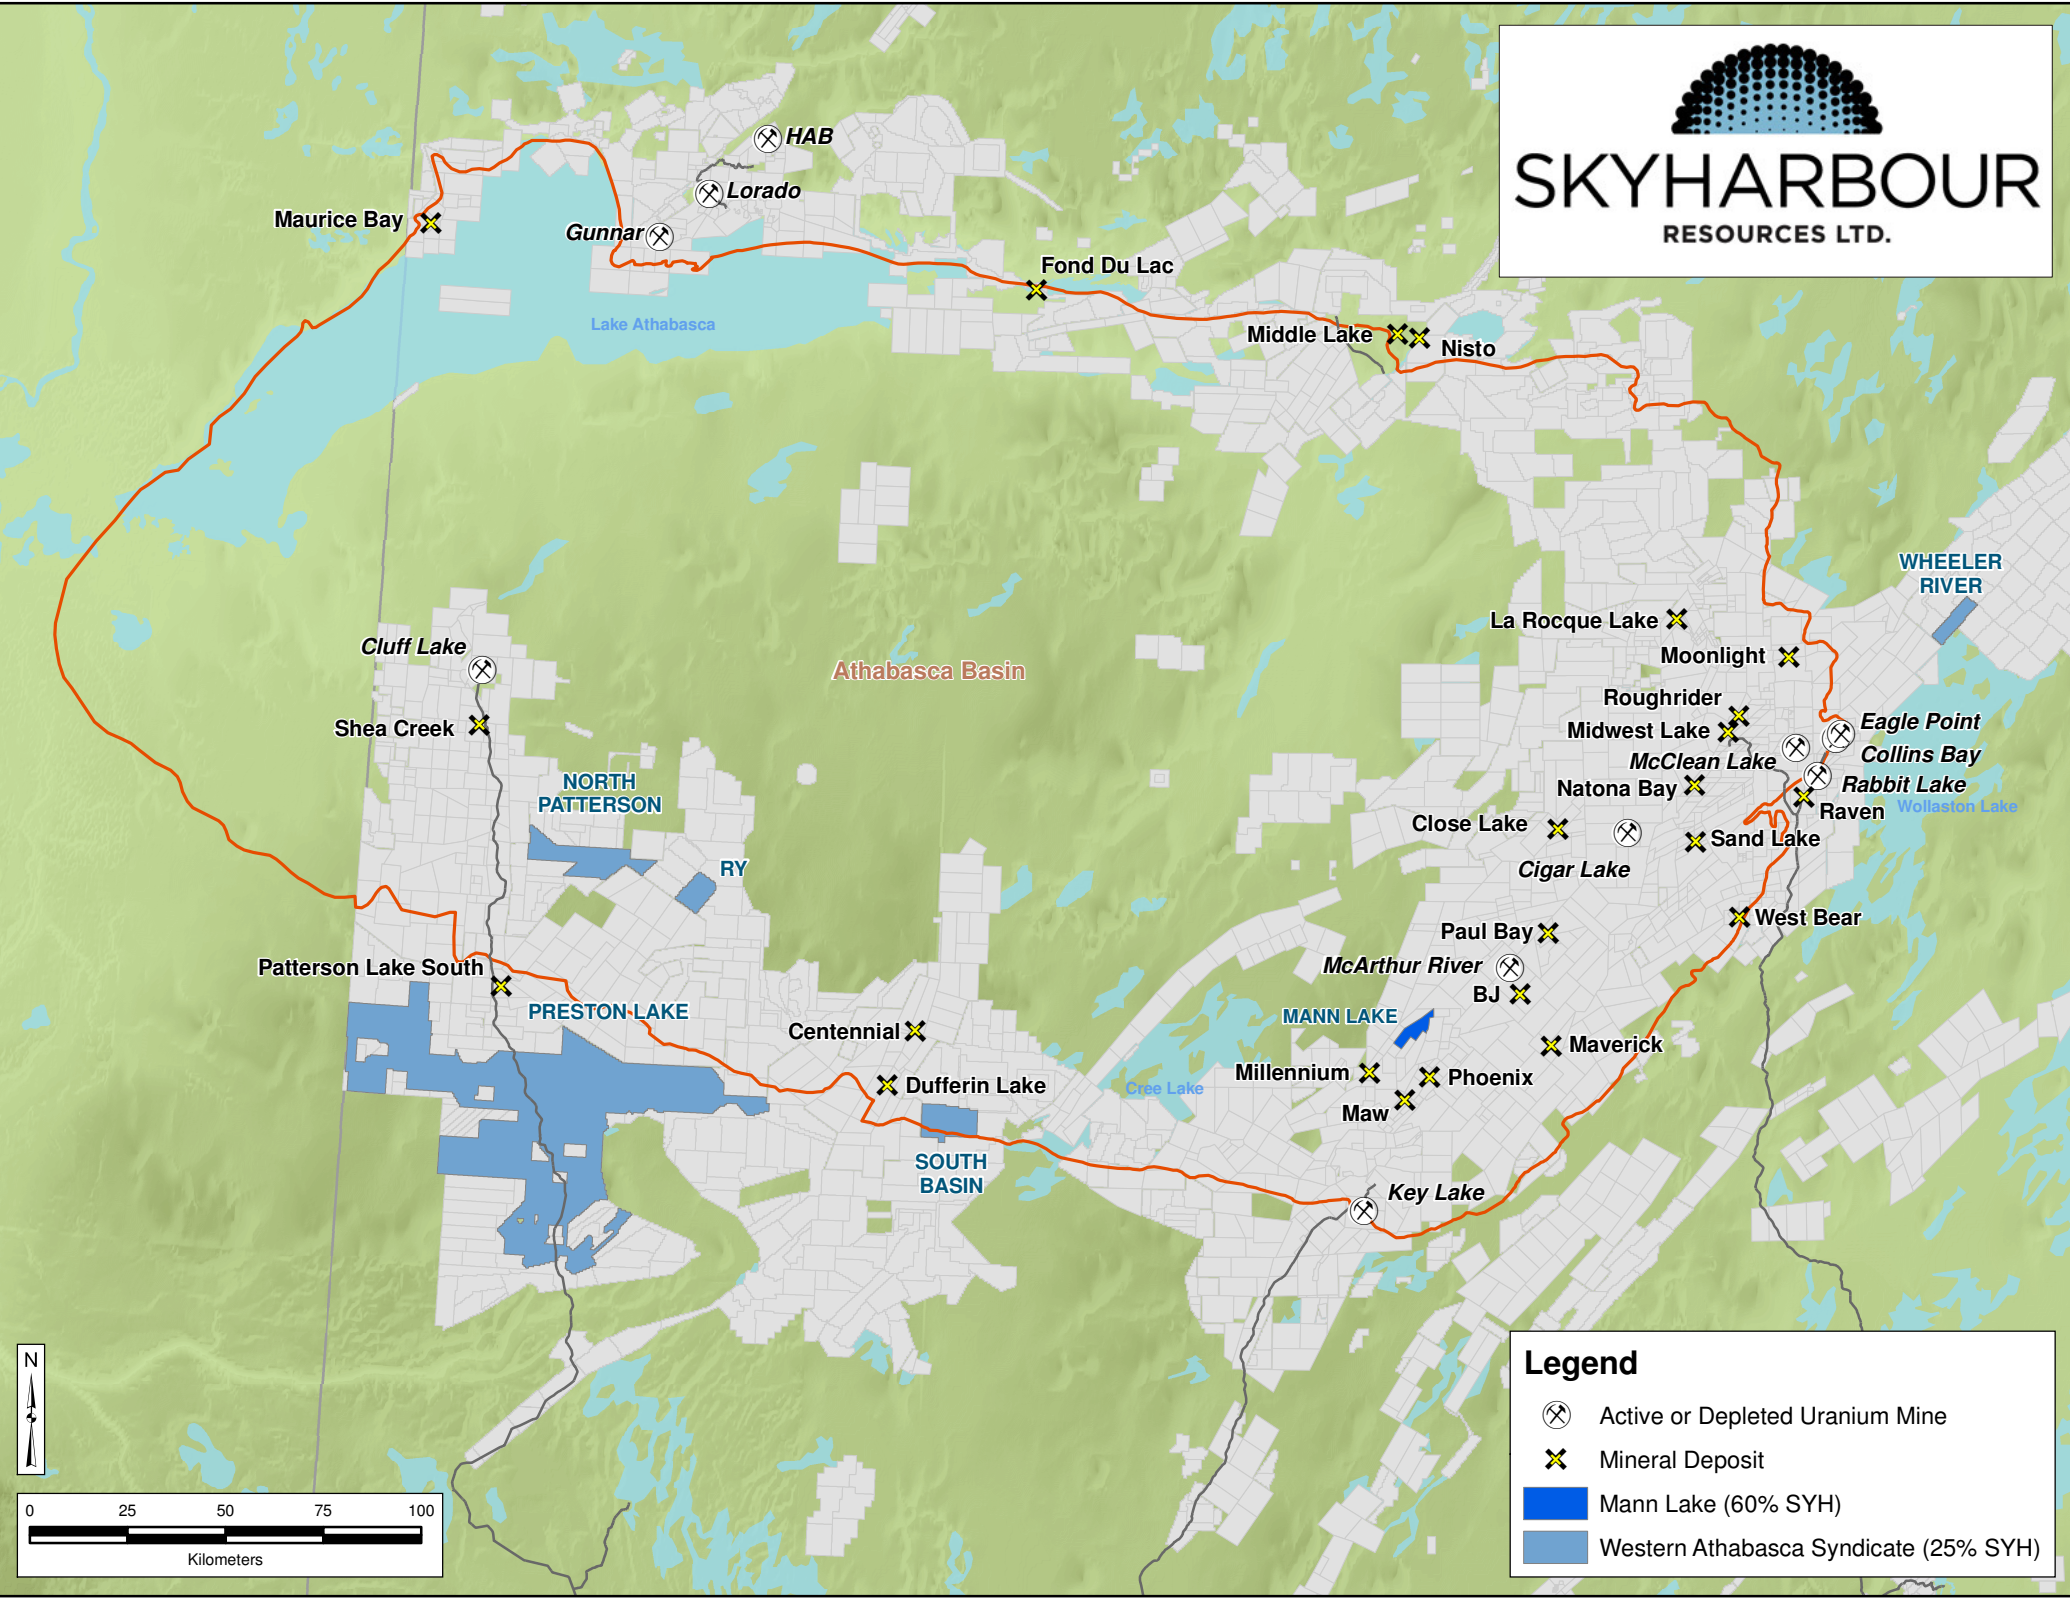

**SKYHARBOUR**  
RESOURCES LTD.

**Legend**

- Active or Depleted Uranium Mine
- Mineral Deposit
- Mann Lake (60% SYH)
- Western Athabasca Syndicate (25% SYH)